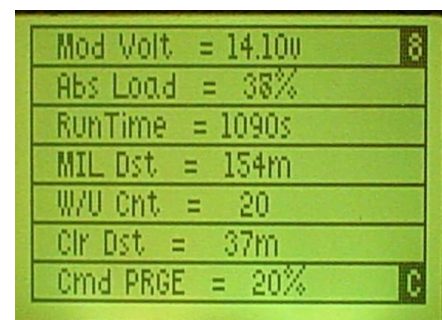

Display up to 7 engine parameters

Factory 4
12-14 Regal Dve
Springvale, VIC 3171
Website: www.hiflo.com.au

HIFLO
PERFORMANCE
www.hiflo.com.au

Phone: (03) 9547 9222
Fax: (03) 9546 3279
Freecall: 1800 817 006
Email: hiflo@hiflo.com.au